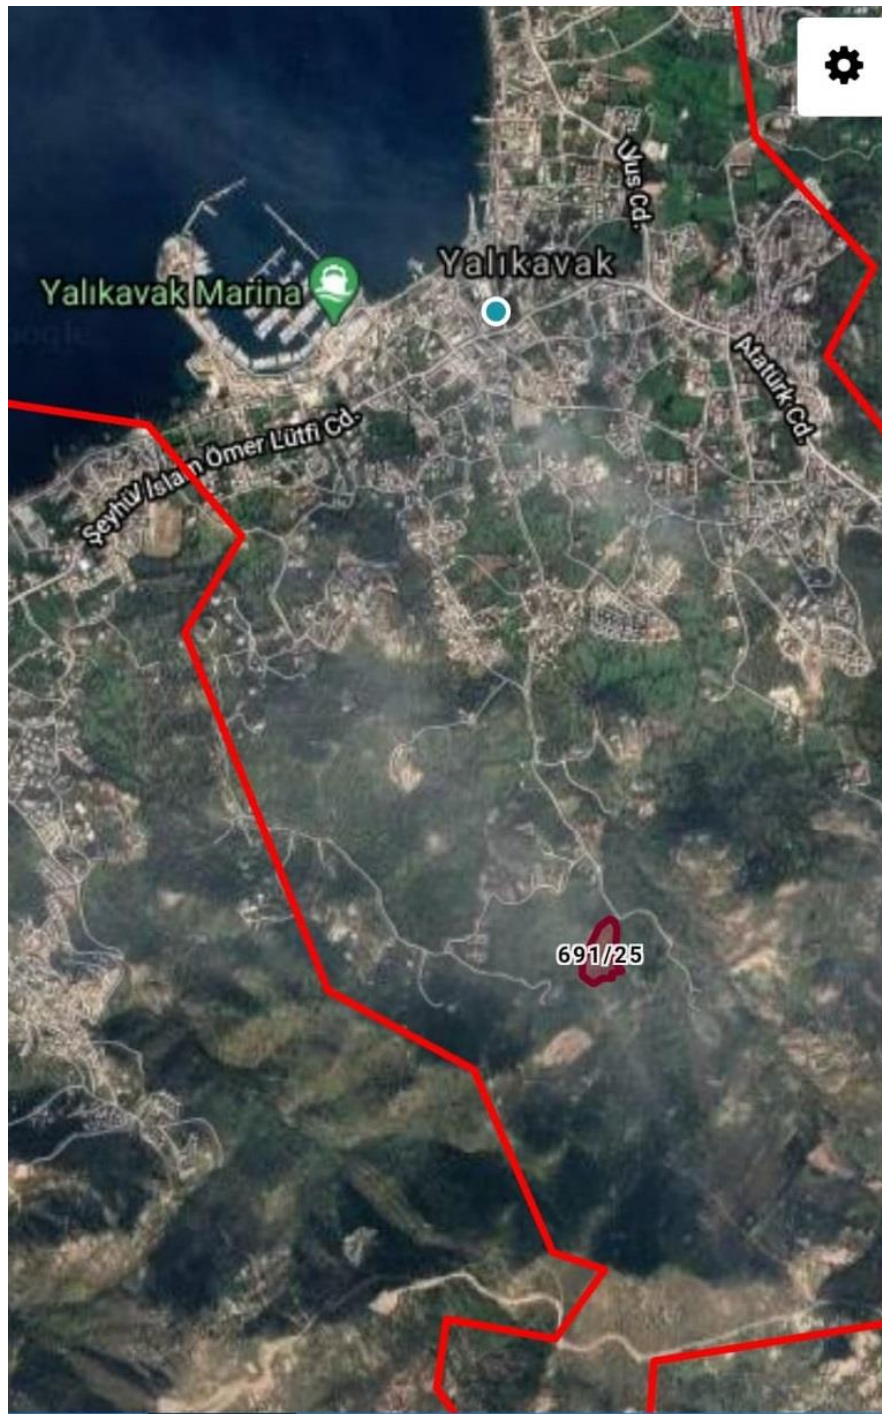

AJYAD
INVESTMENT

Attribute Information	
Immovable number	93977042
Province	Muğla
District	Bodrum
Neighborhood	Yalıkavak
Island	691
Parcel	25
Land Area	14.932,44
Quality	Tarla
Location	Field
Land Type	Ana Taşınmaz
Sheet	N18-c-16-b-3-b

Favorilere ekle

The Location of the land :

Yalıkavak/BODRUM

Land-Island :

691-25

View:

There is only 2.16 Km between the land and the Sea

It's a location where the Green nature and Sea intertwined face to face together.