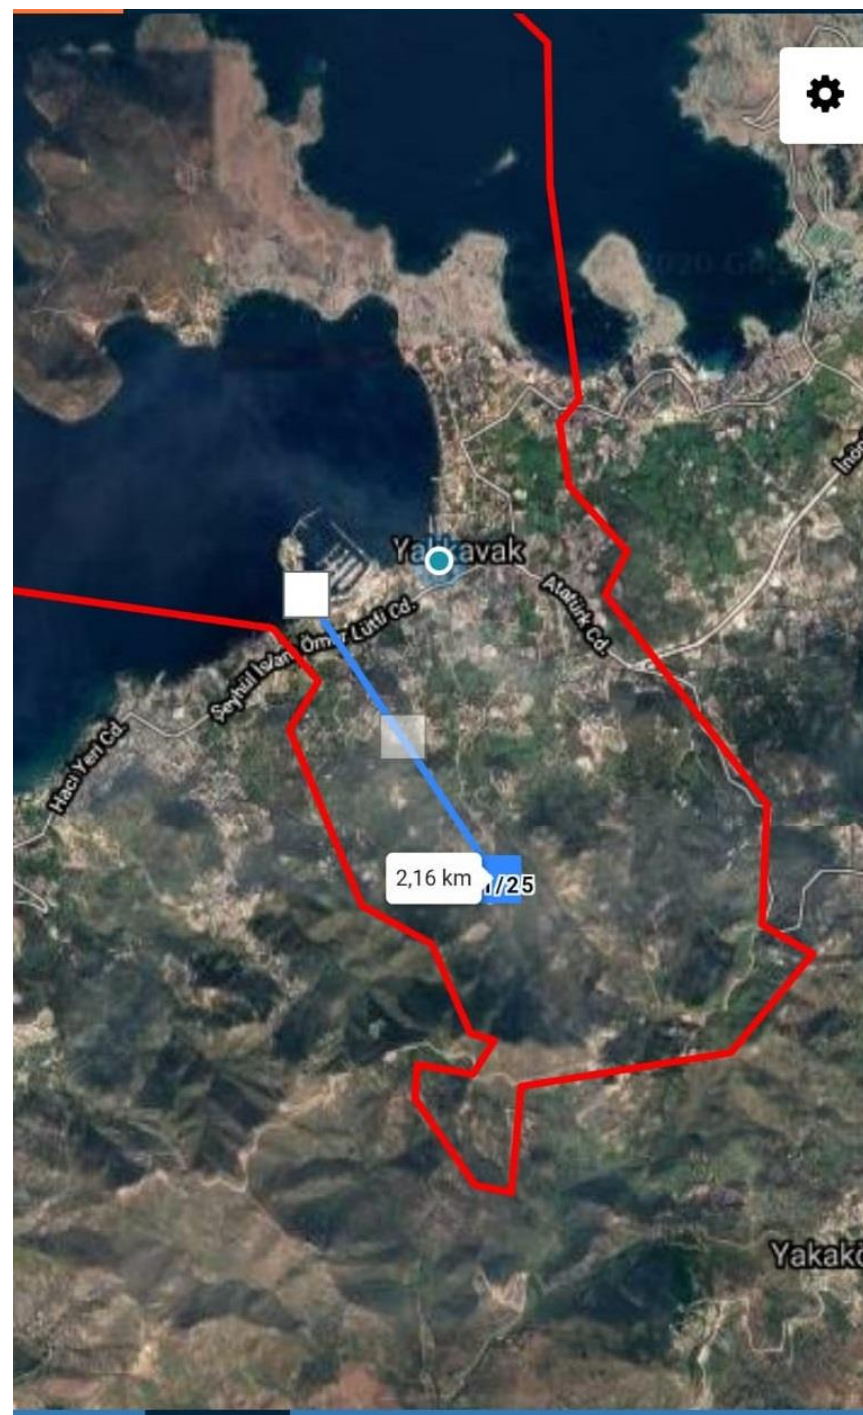

AJYAD
INVESTMENT

Attribute Information	
Immovable number	93977042
Province	Muğla
District	Bodrum
Neighborhood	Yalıkavak
Island	691
Parcel	25
Land Area	14.932,44
Quality	Tarla
Location	Field
Land Type	Ana Taşınmaz
Sheet	N18-c-16-b-3-b

Favorilere ekle

The Location of the land :

Yalıkavak/BODRUM

Land-Island :

691-25

View:

There is only 2.16 Km between the land and the Sea

It's a location where the Green nature and Sea intertwined face to face together.